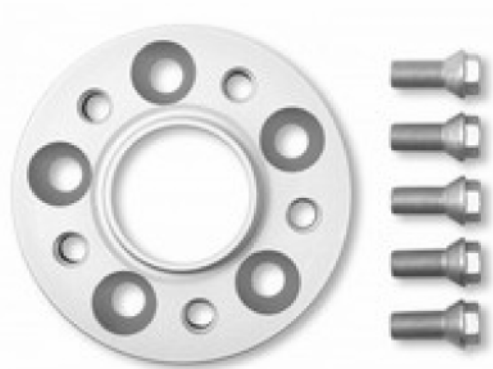

949-722-9307 voice, 949-722-9013 fax

www.carobu.com

tate@carobu.com